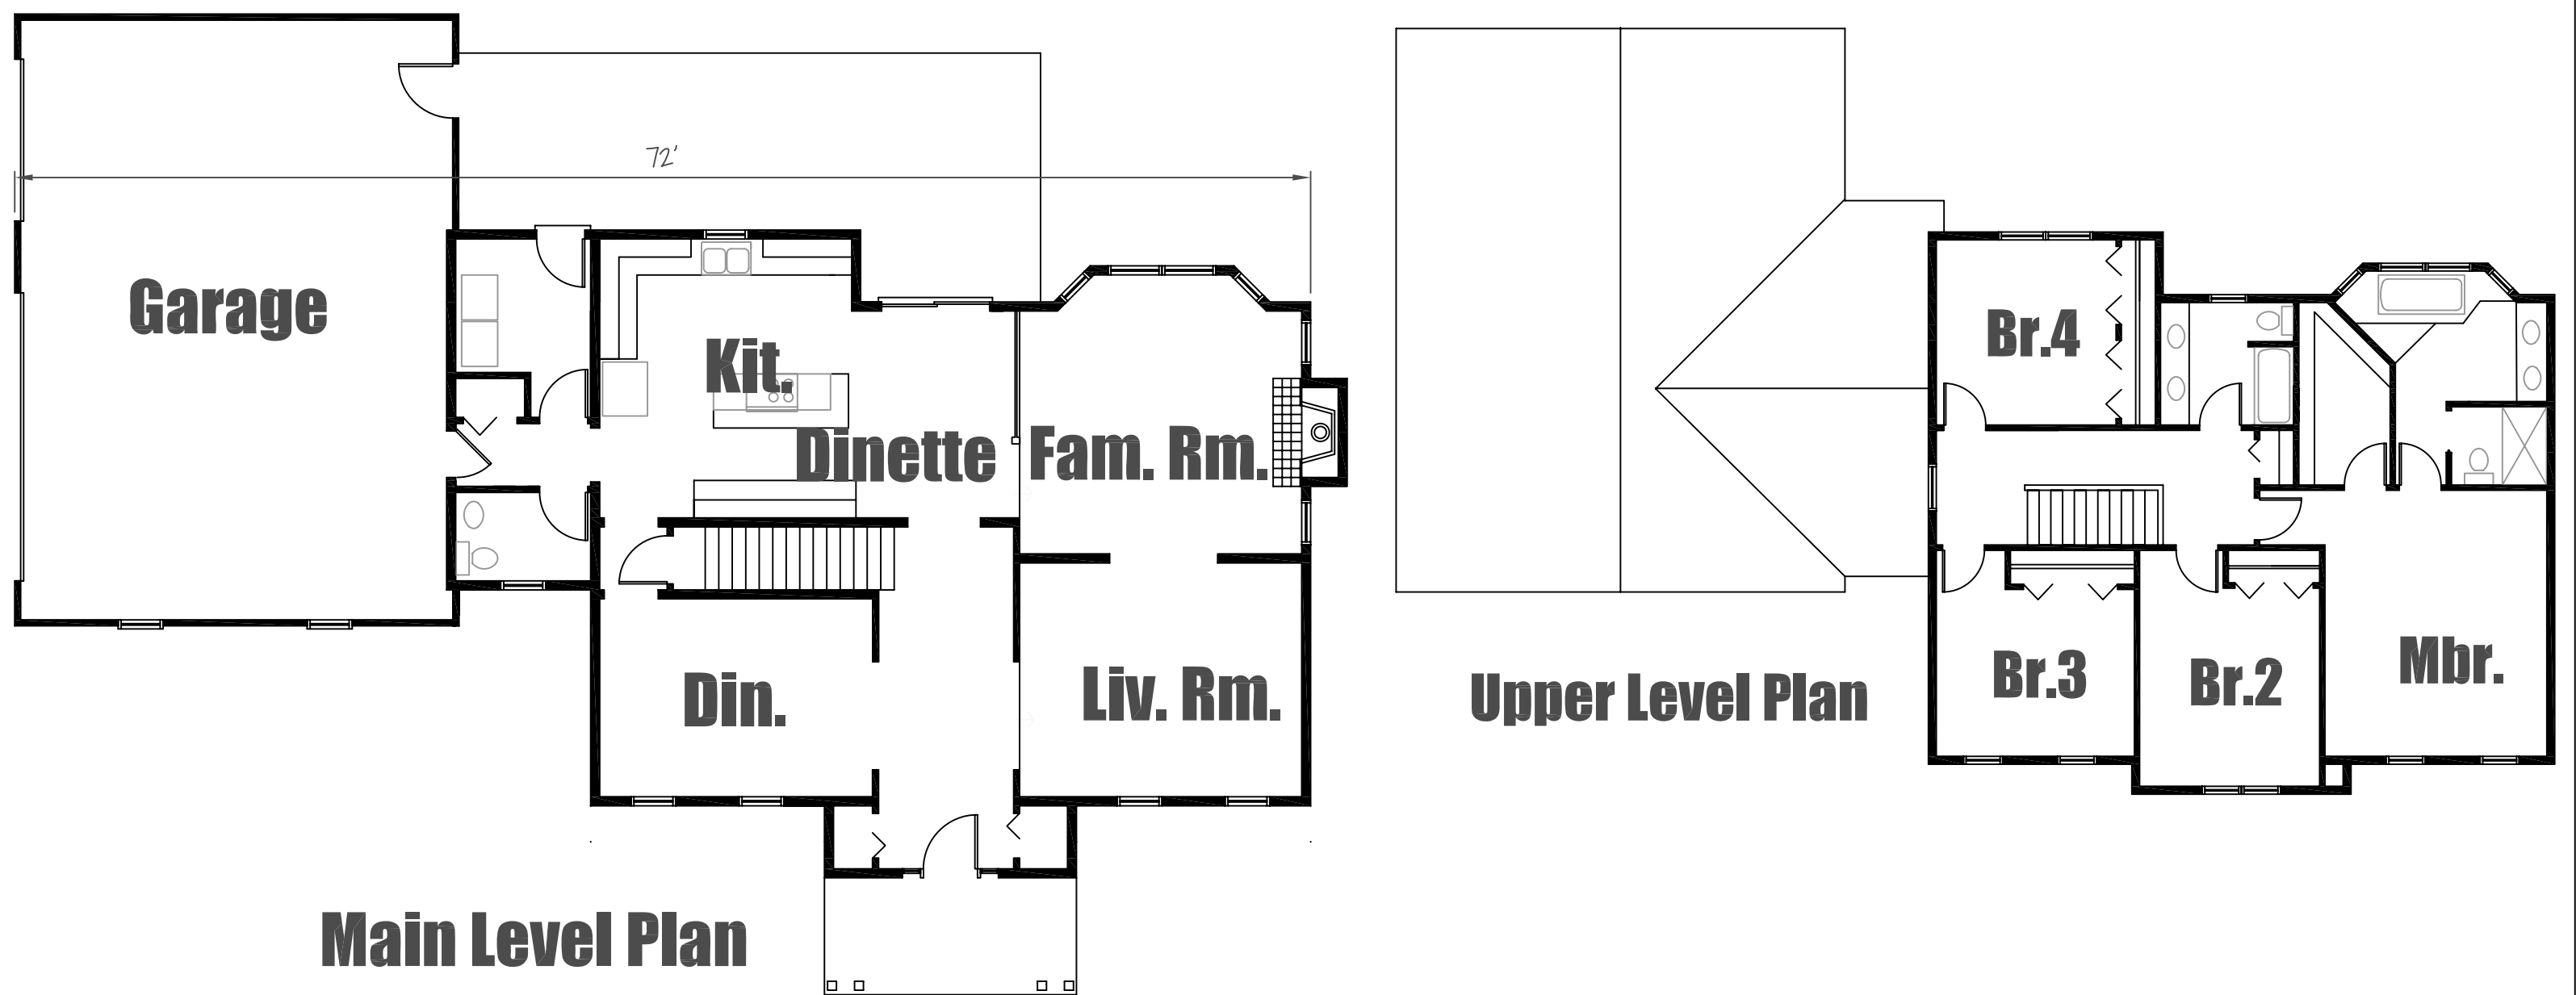

A1

SCALE & REV. DATES

SmartBuilding 360

CONCEPT PLAN