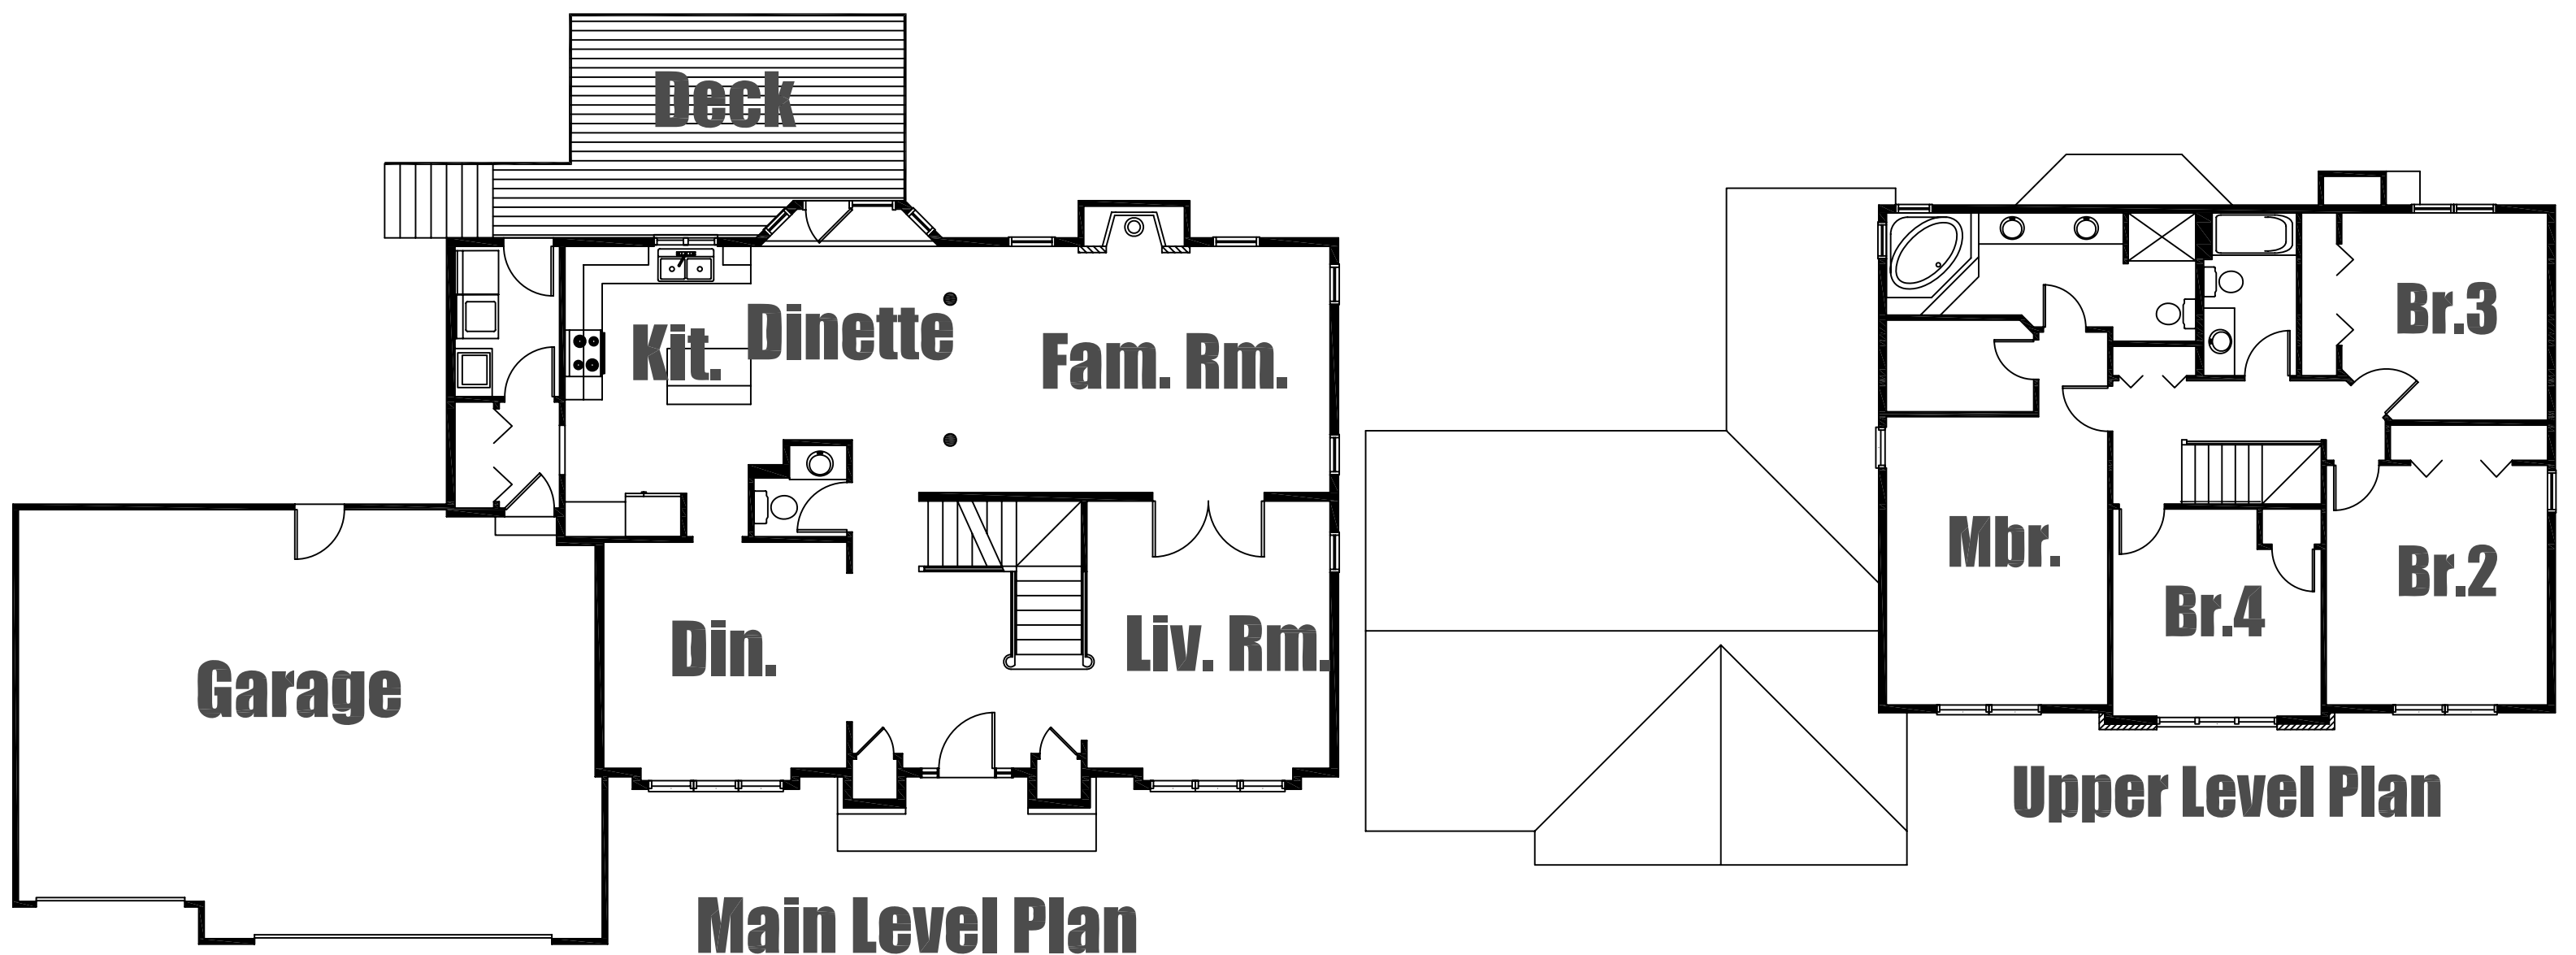

A1

1594E & REV. DATES

SmartBuilding 360

CONCEPT PLAN